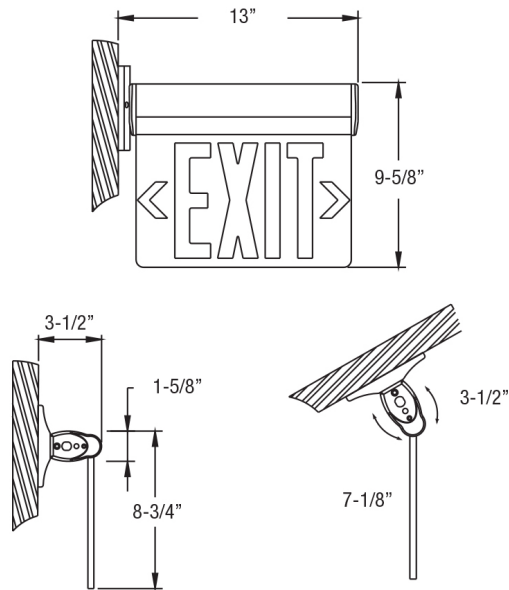

VERSA Series Recessed Mount Edge-Lit

SURFACE MOUNT DIMENSIONS

RECESS MOUNT DIMENSIONS

CODE COMPLIANCE

The VERSA Series emergency light is compliant with building and fire code regulations throughout the United States and Canada. ETL Listed to UL 924. NFPA 101 Life Safety Code, NEC, ICC, IBC, Damp Location Approved.