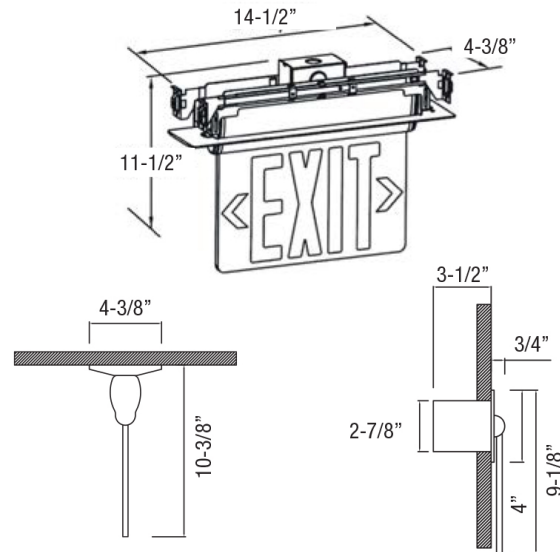

VERSA Series Recessed Mount Edge-Lit

SURFACE MOUNT DIMENSIONS

RECESS MOUNT DIMENSIONS

CODE COMPLIANCE

The VERSA Series emergency light is compliant with building and fire code regulations throughout the United States and Canada. ETL Listed to UL 924. NFPA 101 Life Safety Code, NEC, ICC, IBC, Damp Location Approved.